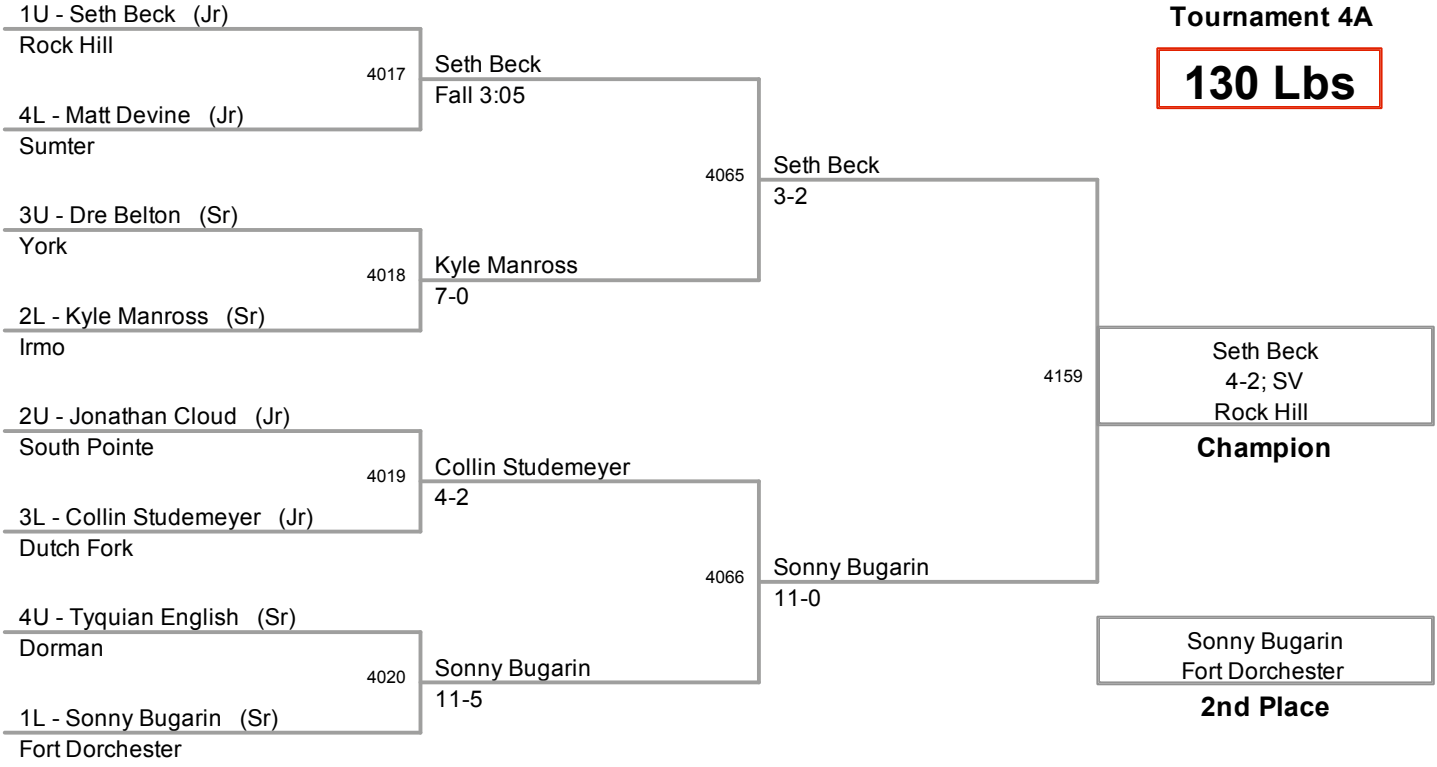

2010 SCHSL State
Tournament 4A

103 Lbs

2010 SCHSL State
Tournament 4A

112 Lbs

2010 SCHSL State
Tournament 4A

119 Lbs

2010 SCHSL State
Tournament 4A

125 Lbs

2010 SCHSL State
Tournament 4A

130 Lbs

2010 SCHSL State
Tournament 4A

135 Lbs

2010 SCHSL State
Tournament 4A

140 Lbs

2010 SCHSL State
Tournament 4A

145 Lbs