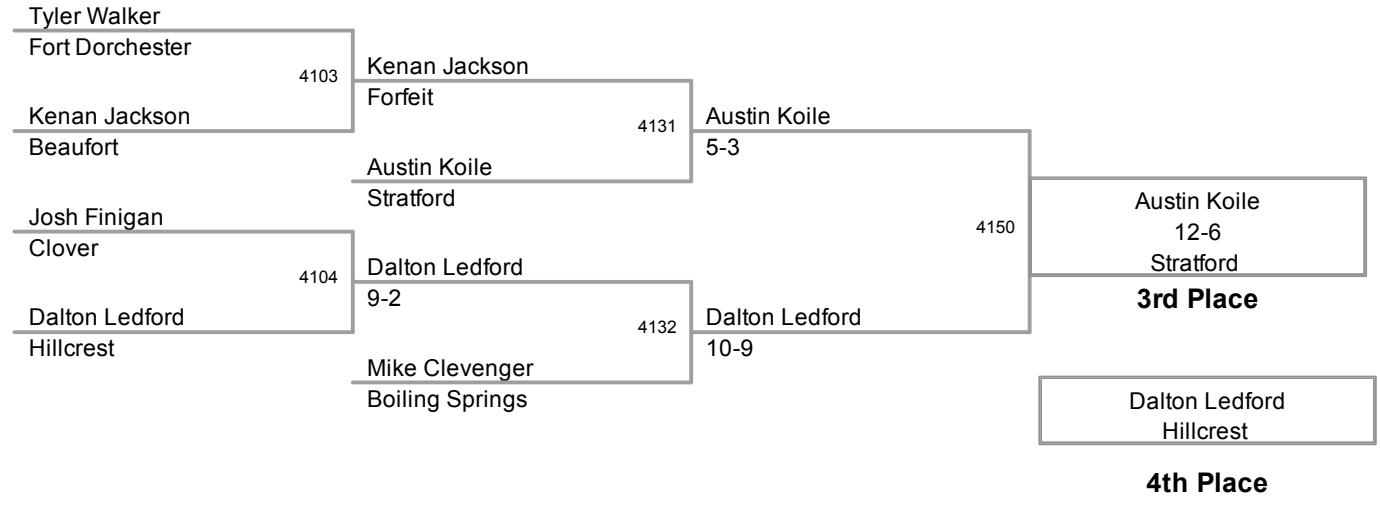

2010 SCHSL State
Tournament 4A

160 Lbs