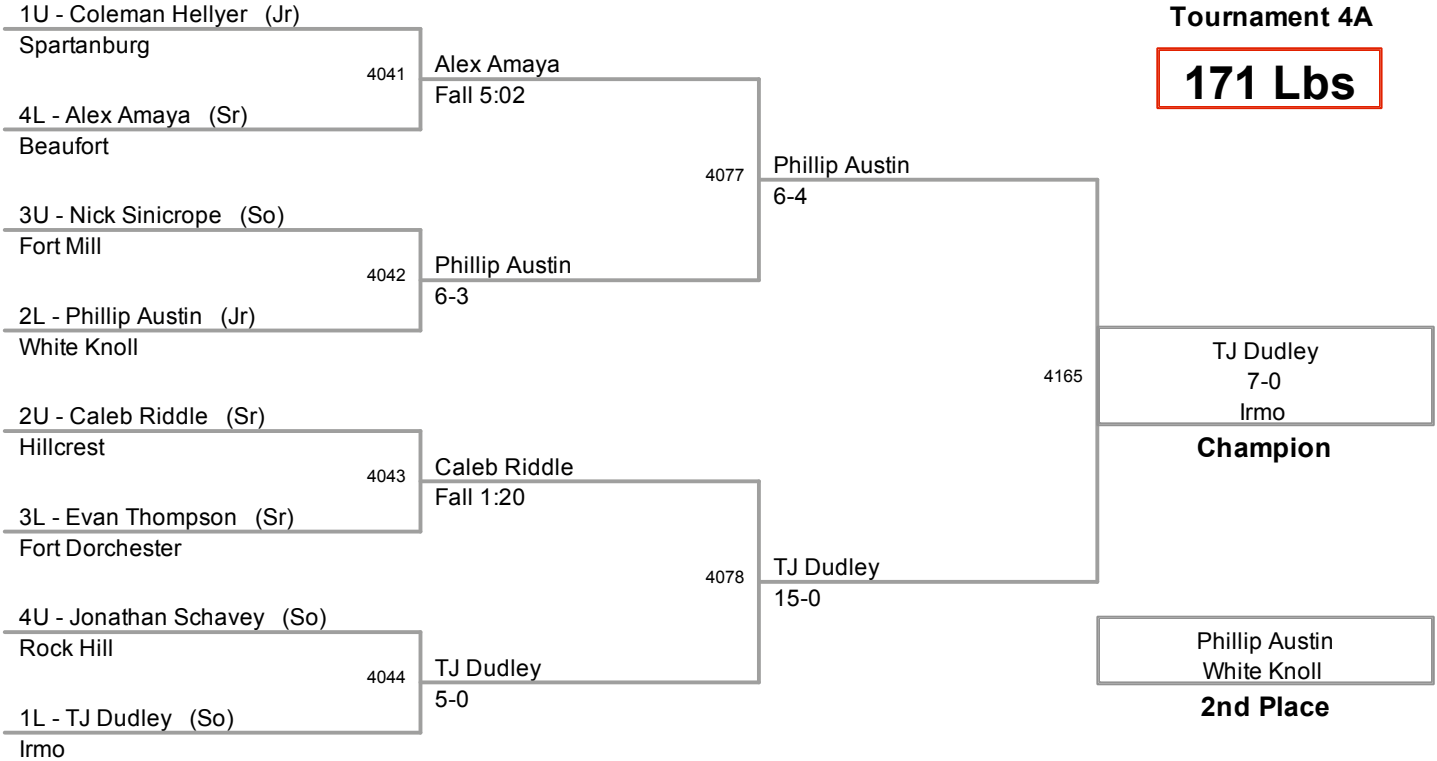

2010 SCHSL State
Tournament 4A

152 Lbs

2010 SCHSL State
Tournament 4A

160 Lbs

2010 SCHSL State
Tournament 4A

171 Lbs

2010 SCHSL State
Tournament 4A

189 Lbs