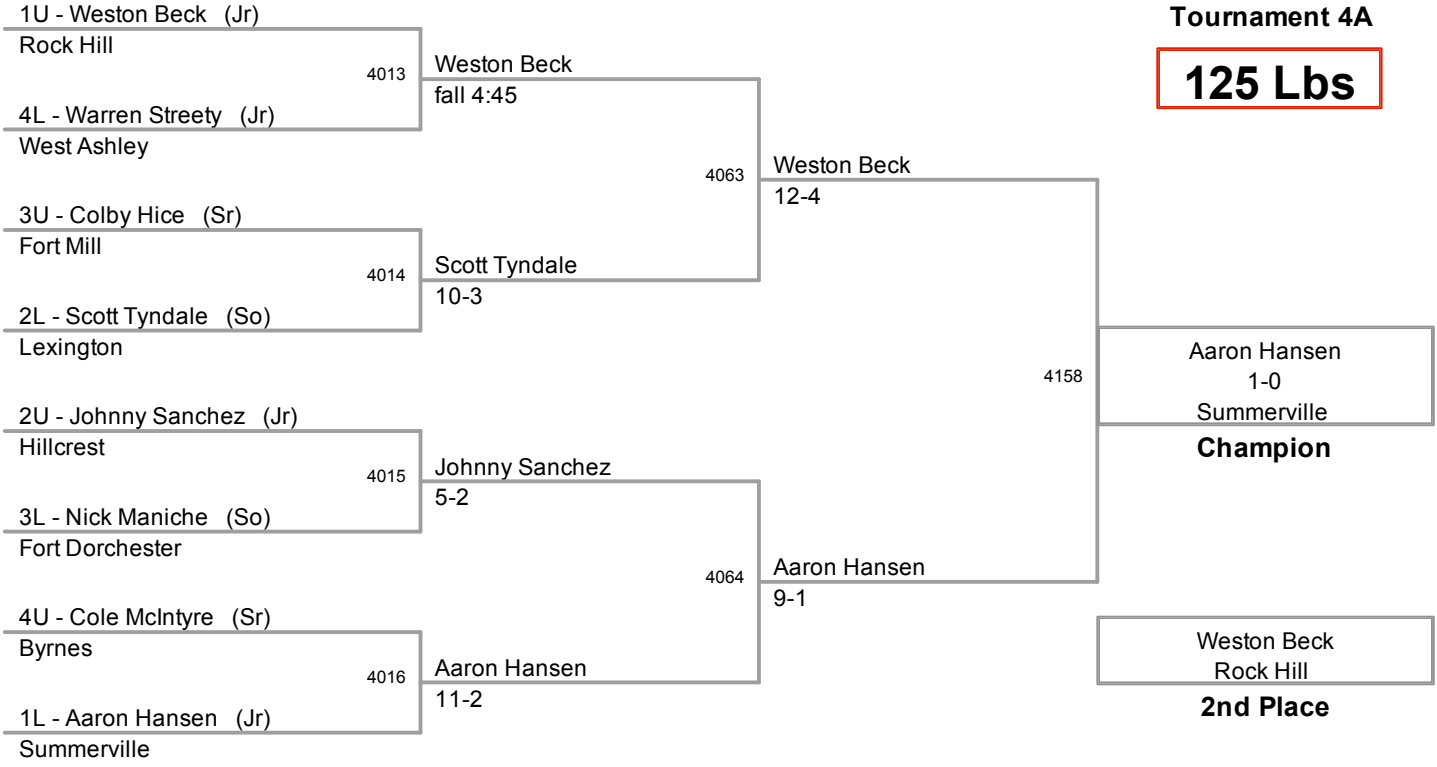

2010 SCHSL State
Tournament 4A

103 Lbs

2010 SCHSL State
Tournament 4A

112 Lbs

2010 SCHSL State
Tournament 4A

119 Lbs

2010 SCHSL State
Tournament 4A

125 Lbs

2010 SCHSL State
Tournament 4A

130 Lbs

2010 SCHSL State
Tournament 4A

135 Lbs

2010 SCHSL State
Tournament 4A

140 Lbs

2010 SCHSL State
Tournament 4A

145 Lbs