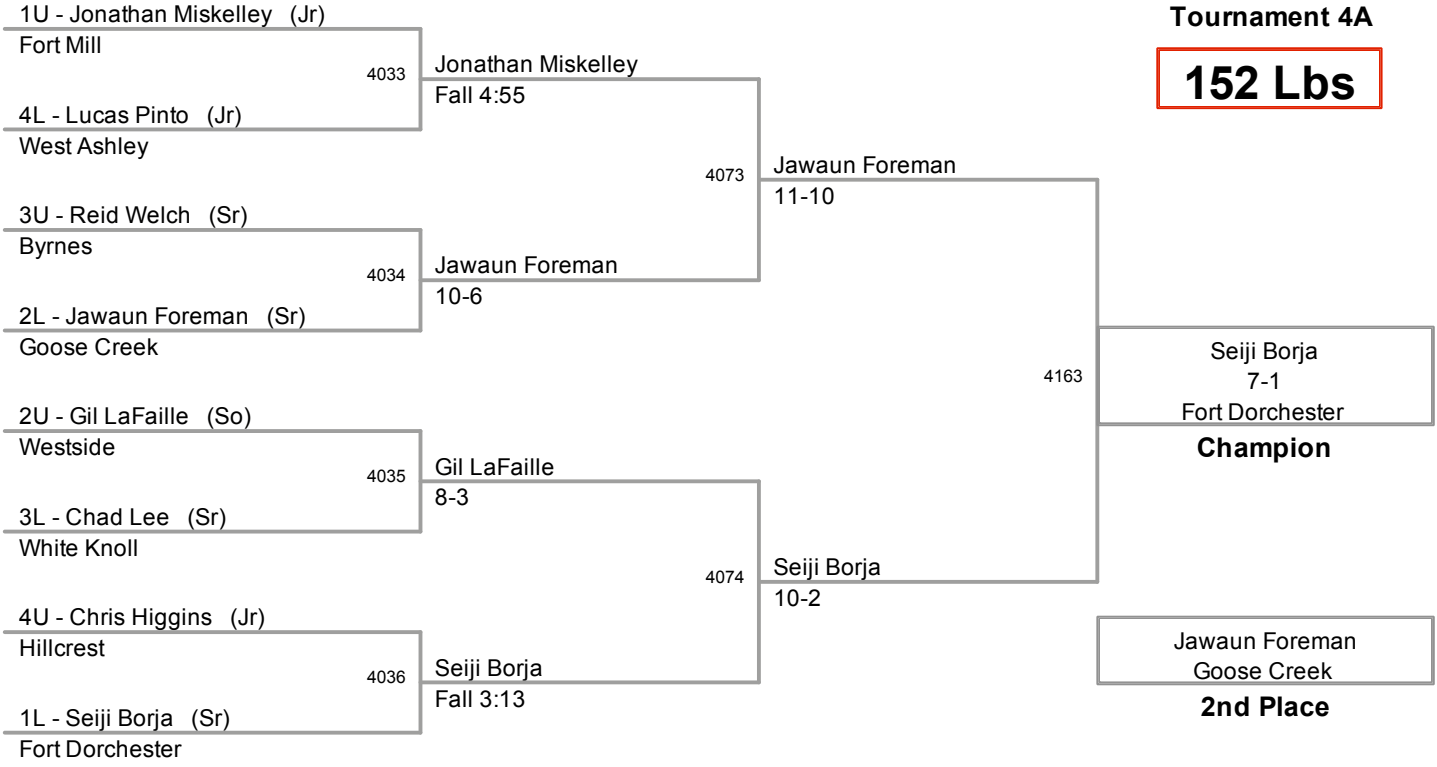

2010 SCHSL State
Tournament 4A

152 Lbs