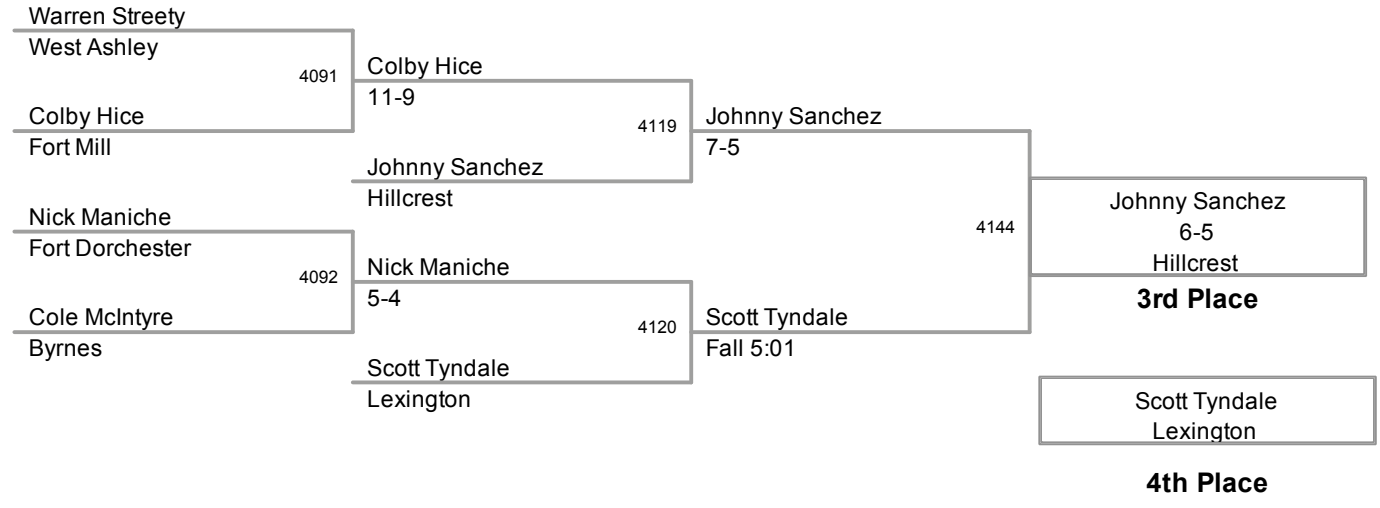

2010 SCHSL State
Tournament 4A

103 Lbs

2010 SCHSL State
Tournament 4A

112 Lbs

2010 SCHSL State
Tournament 4A

119 Lbs

2010 SCHSL State
Tournament 4A

125 Lbs