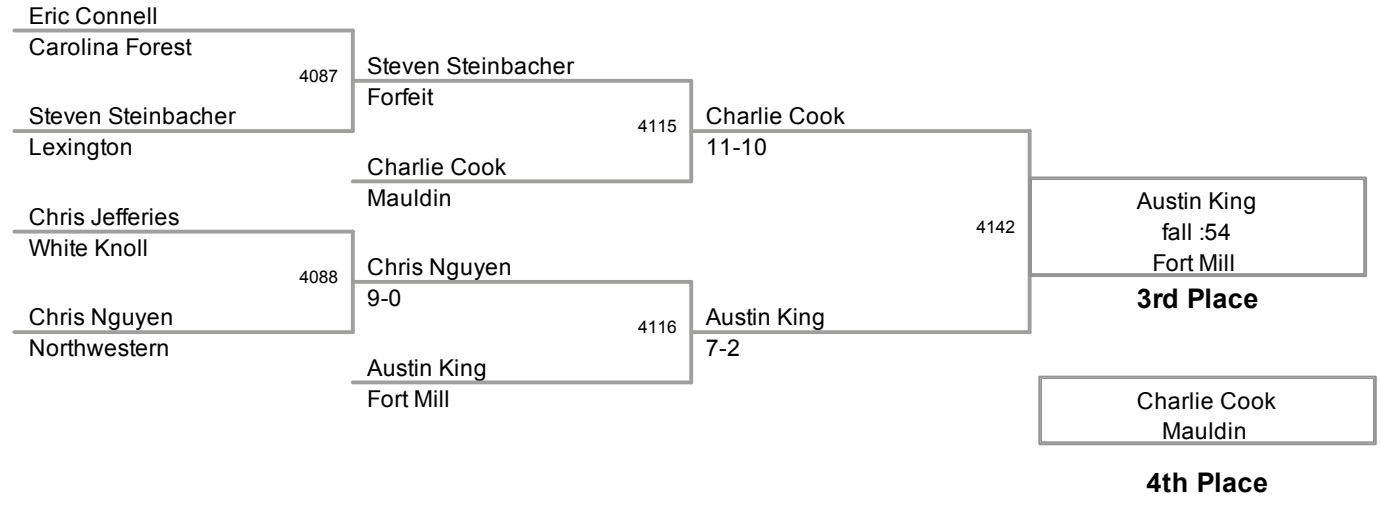

2010 SCHSL State
Tournament 4A

103 Lbs

2010 SCHSL State
Tournament 4A

112 Lbs

2010 SCHSL State
Tournament 4A

119 Lbs

2010 SCHSL State
Tournament 4A

125 Lbs