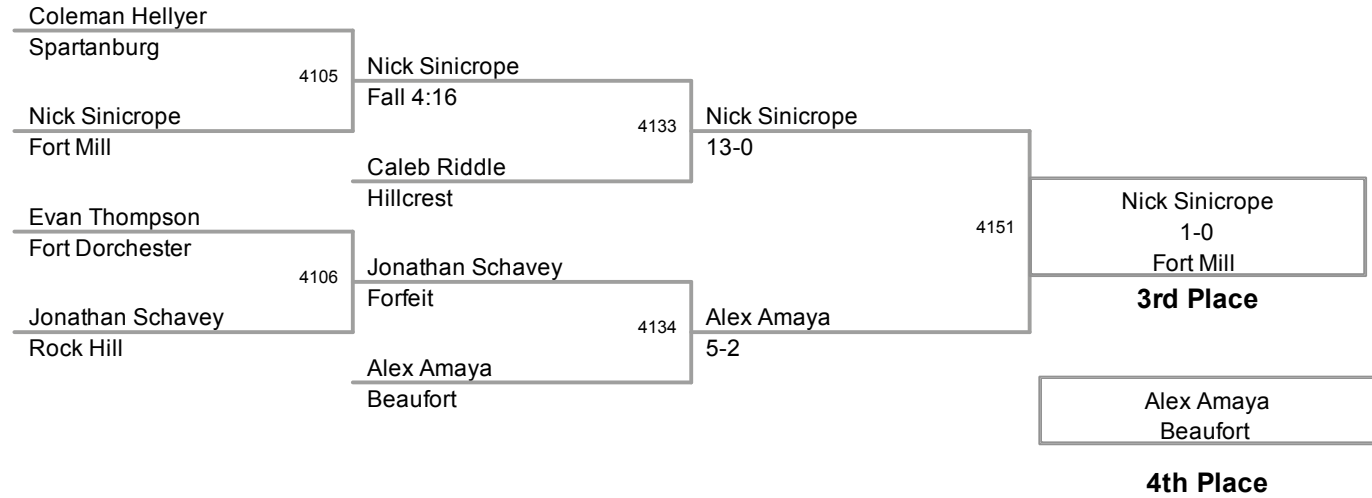

2010 SCHSL State
Tournament 4A

152 Lbs

2010 SCHSL State
Tournament 4A

160 Lbs

2010 SCHSL State
Tournament 4A

171 Lbs

2010 SCHSL State
Tournament 4A

189 Lbs