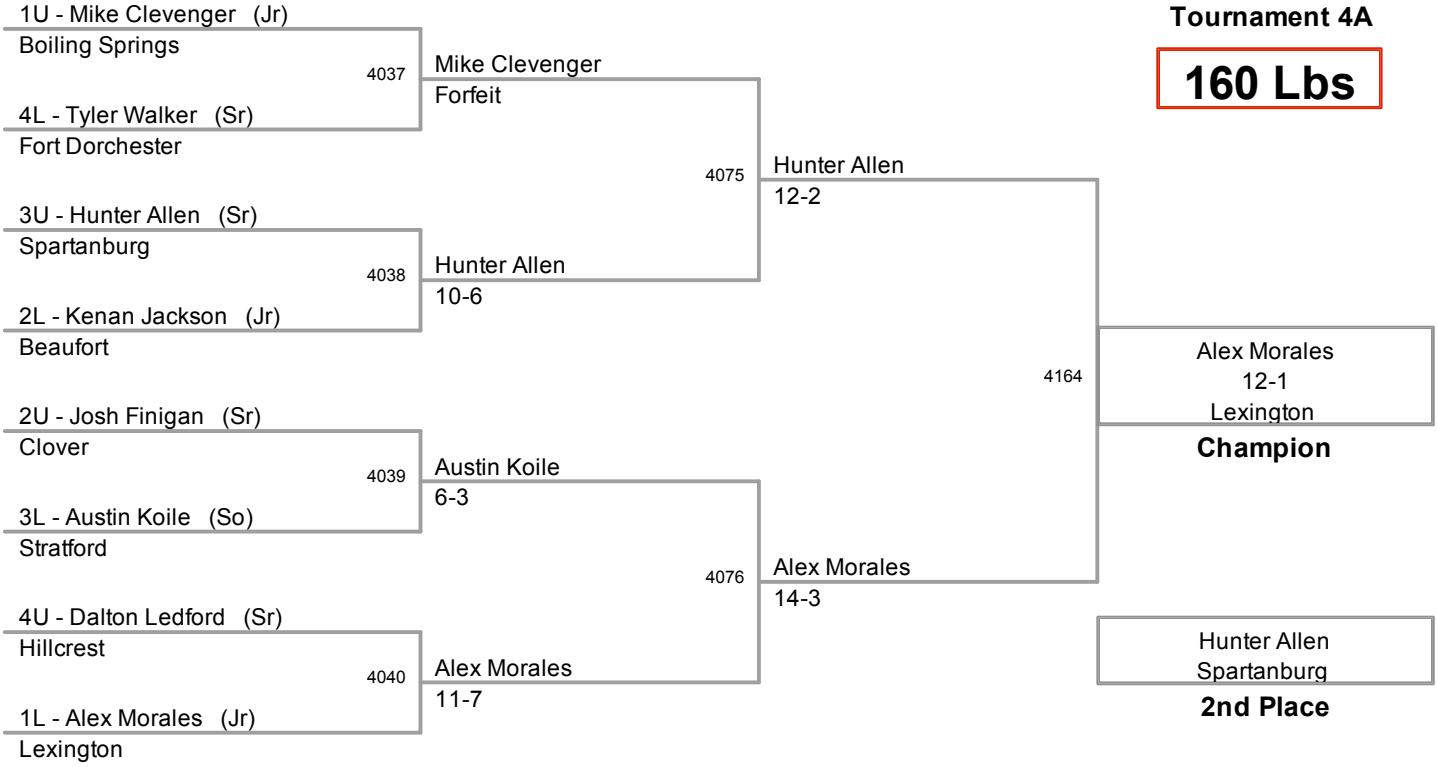

2010 SCHSL State
Tournament 4A

160 Lbs