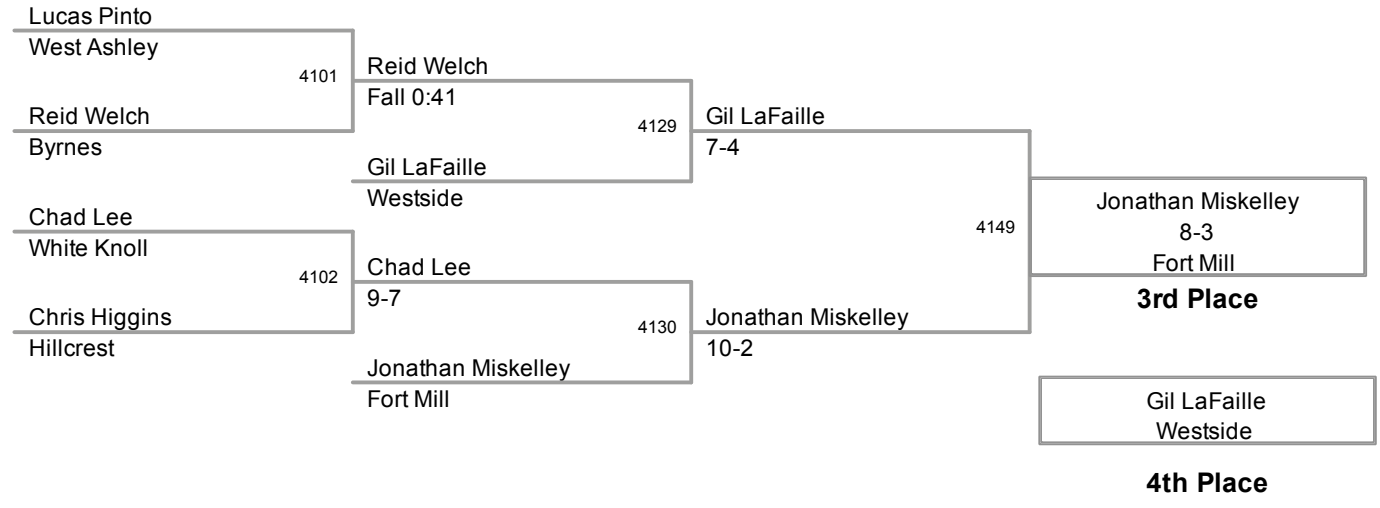

2010 SCHSL State
Tournament 4A

152 Lbs