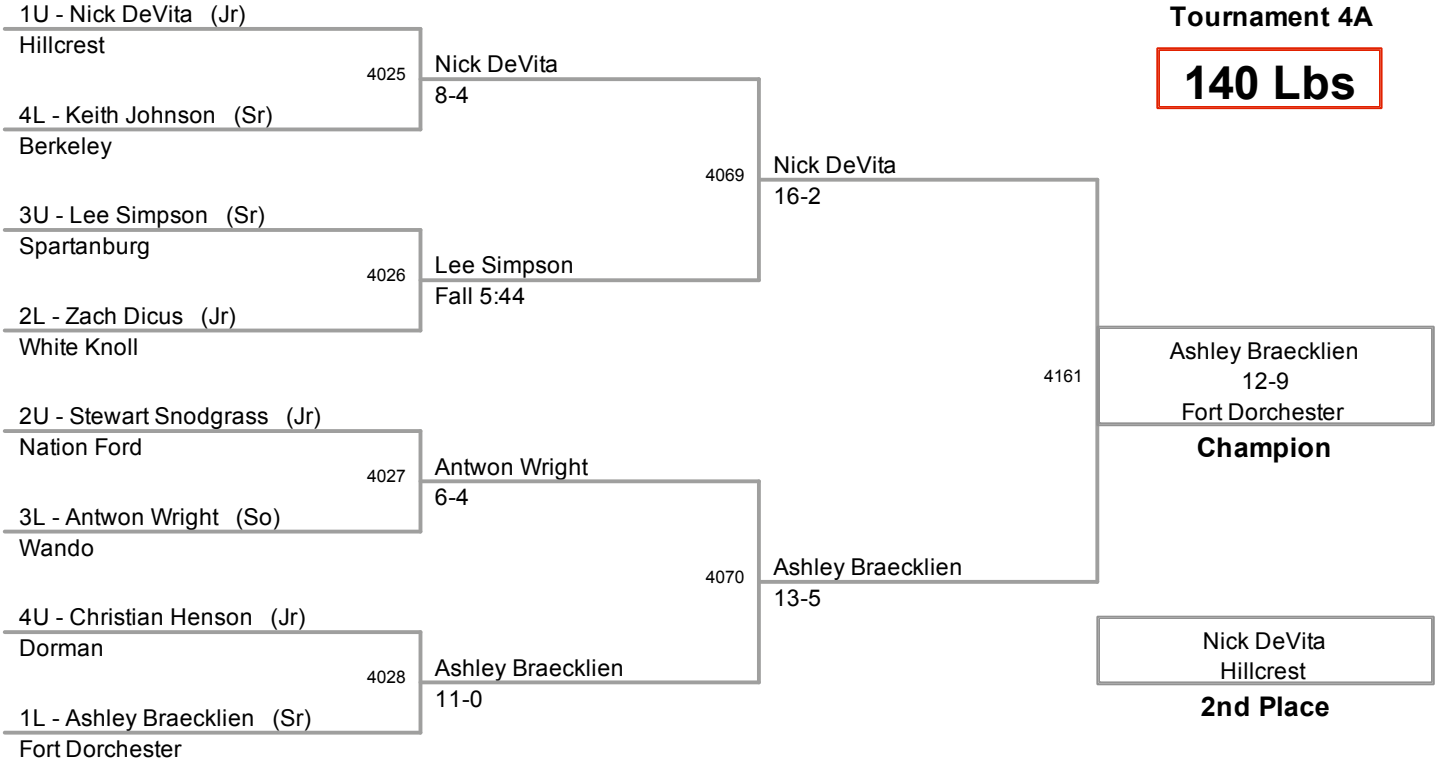

2010 SCHSL State
Tournament 4A

130 Lbs

2010 SCHSL State
Tournament 4A

135 Lbs

2010 SCHSL State
Tournament 4A

140 Lbs

2010 SCHSL State
Tournament 4A

145 Lbs