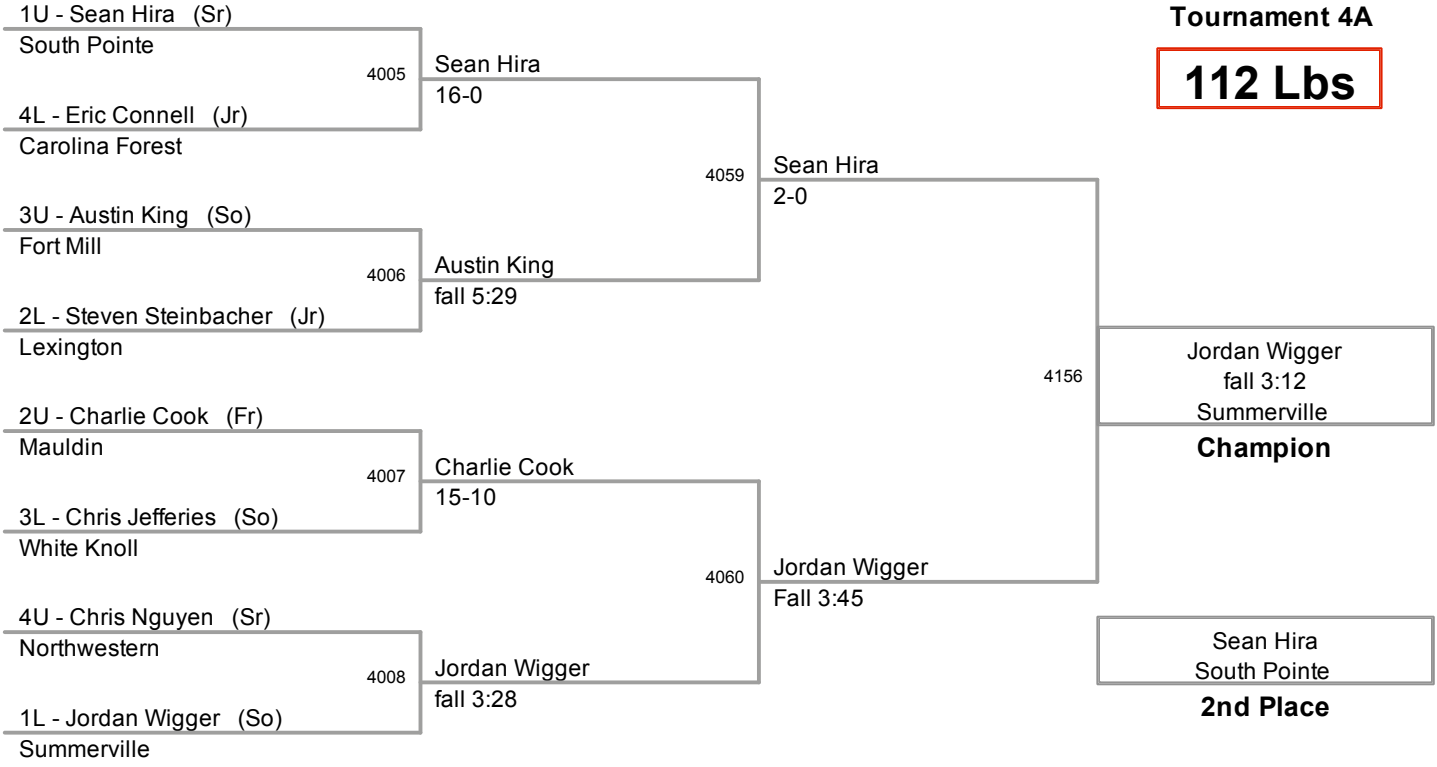

2010 SCHSL State
Tournament 4A

103 Lbs

2010 SCHSL State
Tournament 4A

112 Lbs

2010 SCHSL State
Tournament 4A

119 Lbs

2010 SCHSL State
Tournament 4A

125 Lbs

2010 SCHSL State
Tournament 4A

130 Lbs

2010 SCHSL State
Tournament 4A

135 Lbs

2010 SCHSL State
Tournament 4A

140 Lbs

2010 SCHSL State
Tournament 4A

145 Lbs