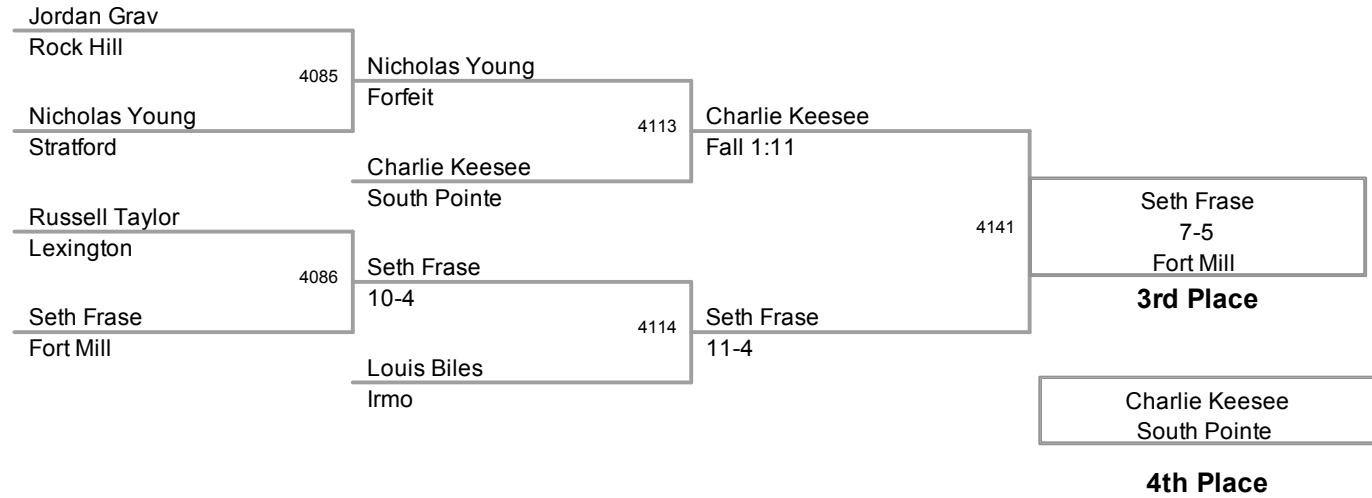

2010 SCHSL State
Tournament 4A

103 Lbs

2010 SCHSL State
Tournament 4A

112 Lbs

2010 SCHSL State
Tournament 4A

119 Lbs

2010 SCHSL State
Tournament 4A

125 Lbs