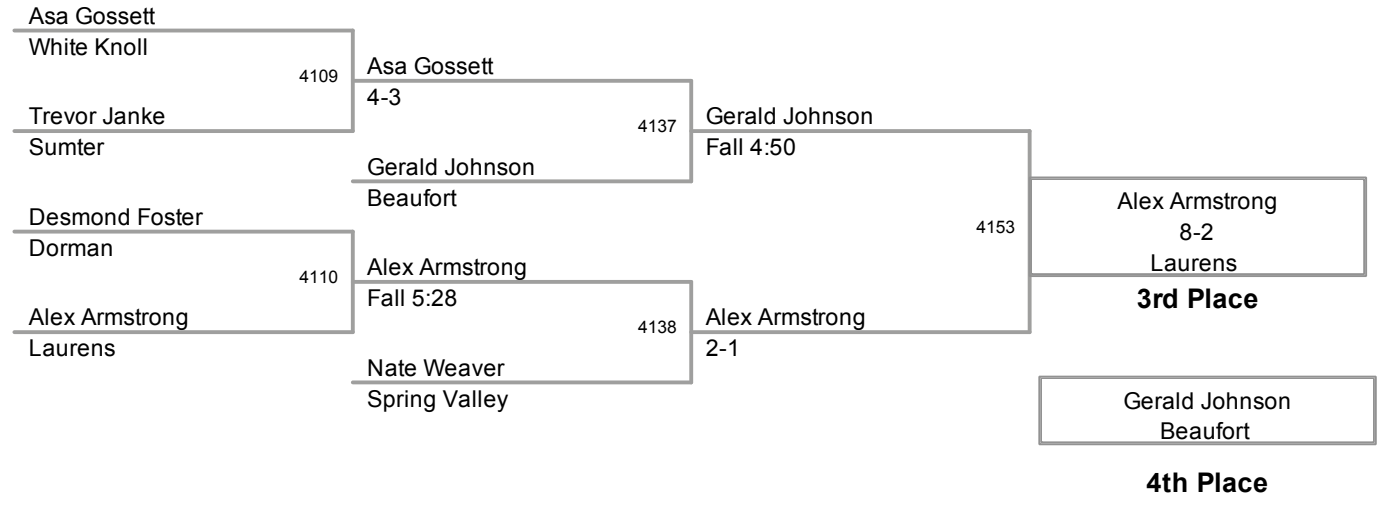

2010 SCHSL State
Tournament 4A

215 Lbs