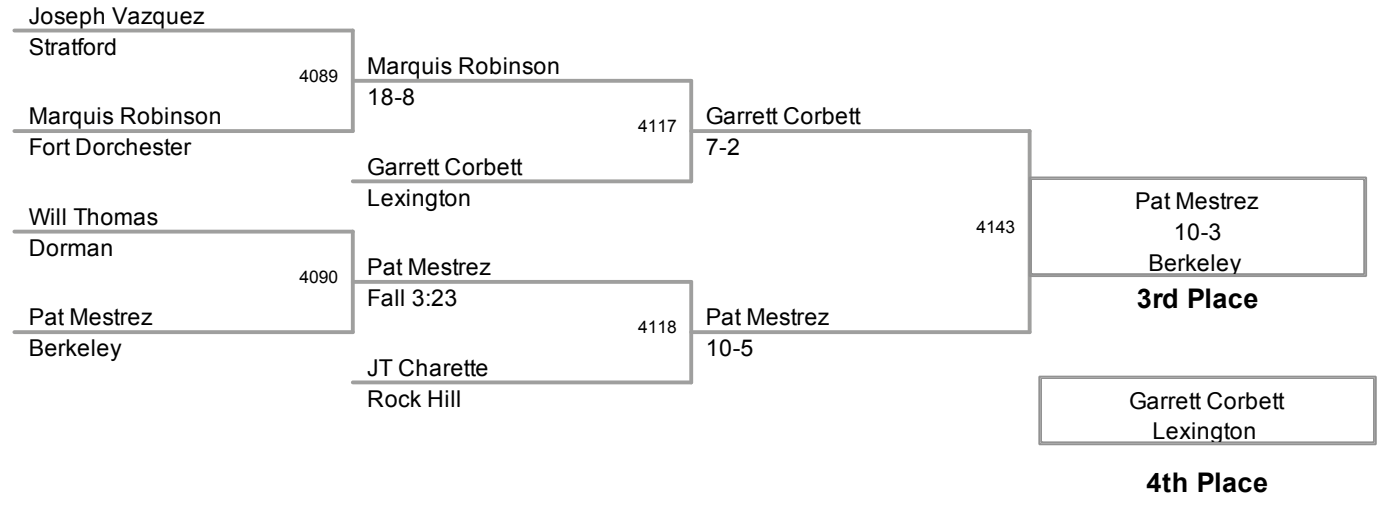

2010 SCHSL State
Tournament 4A

103 Lbs

2010 SCHSL State
Tournament 4A

112 Lbs

2010 SCHSL State
Tournament 4A

119 Lbs

2010 SCHSL State
Tournament 4A

125 Lbs