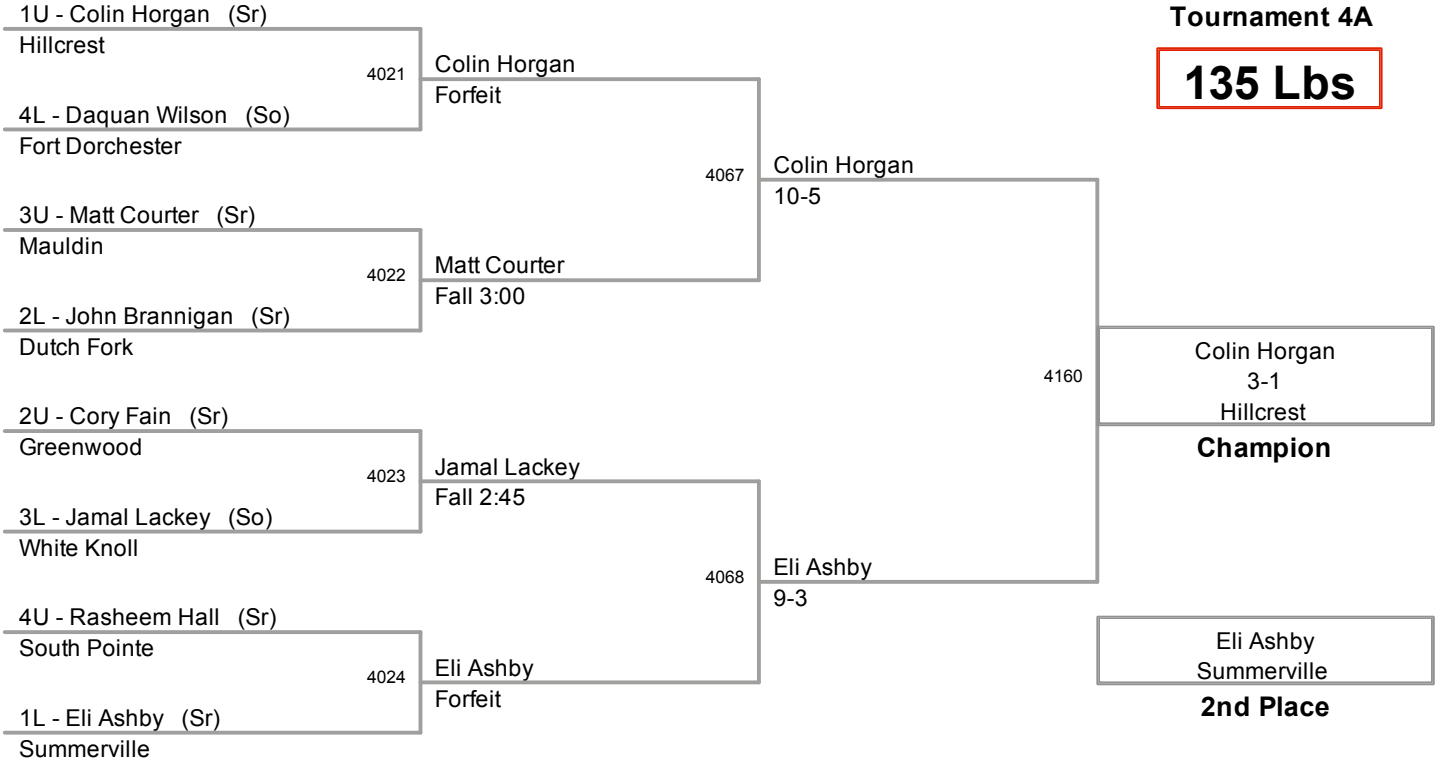

2010 SCHSL State
Tournament 4A

103 Lbs

2010 SCHSL State
Tournament 4A

112 Lbs

2010 SCHSL State
Tournament 4A

119 Lbs

2010 SCHSL State
Tournament 4A

125 Lbs

2010 SCHSL State
Tournament 4A

130 Lbs

2010 SCHSL State
Tournament 4A

135 Lbs

2010 SCHSL State
Tournament 4A

140 Lbs

2010 SCHSL State
Tournament 4A

145 Lbs