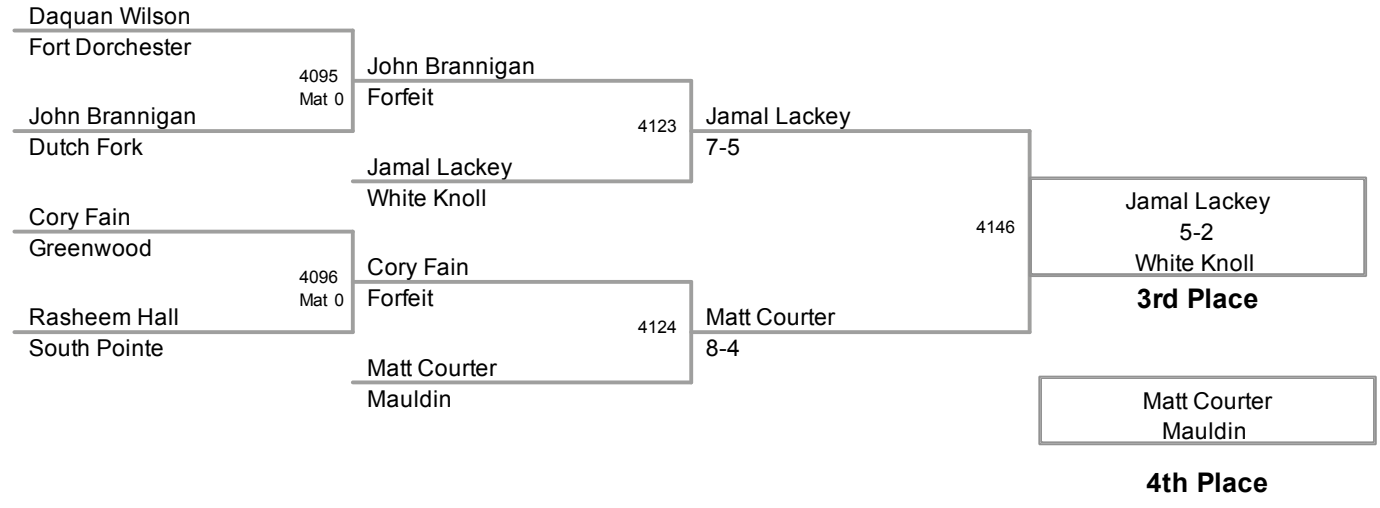

2010 SCHSL State
Tournament 4A

135 Lbs