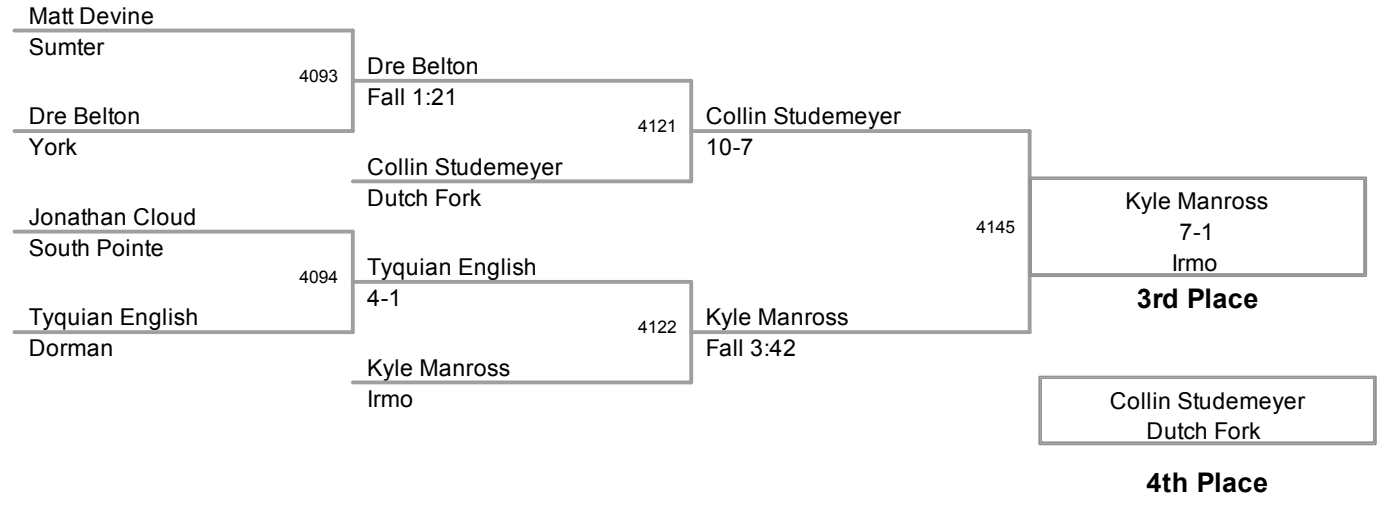

2010 SCHSL State
Tournament 4A

130 Lbs