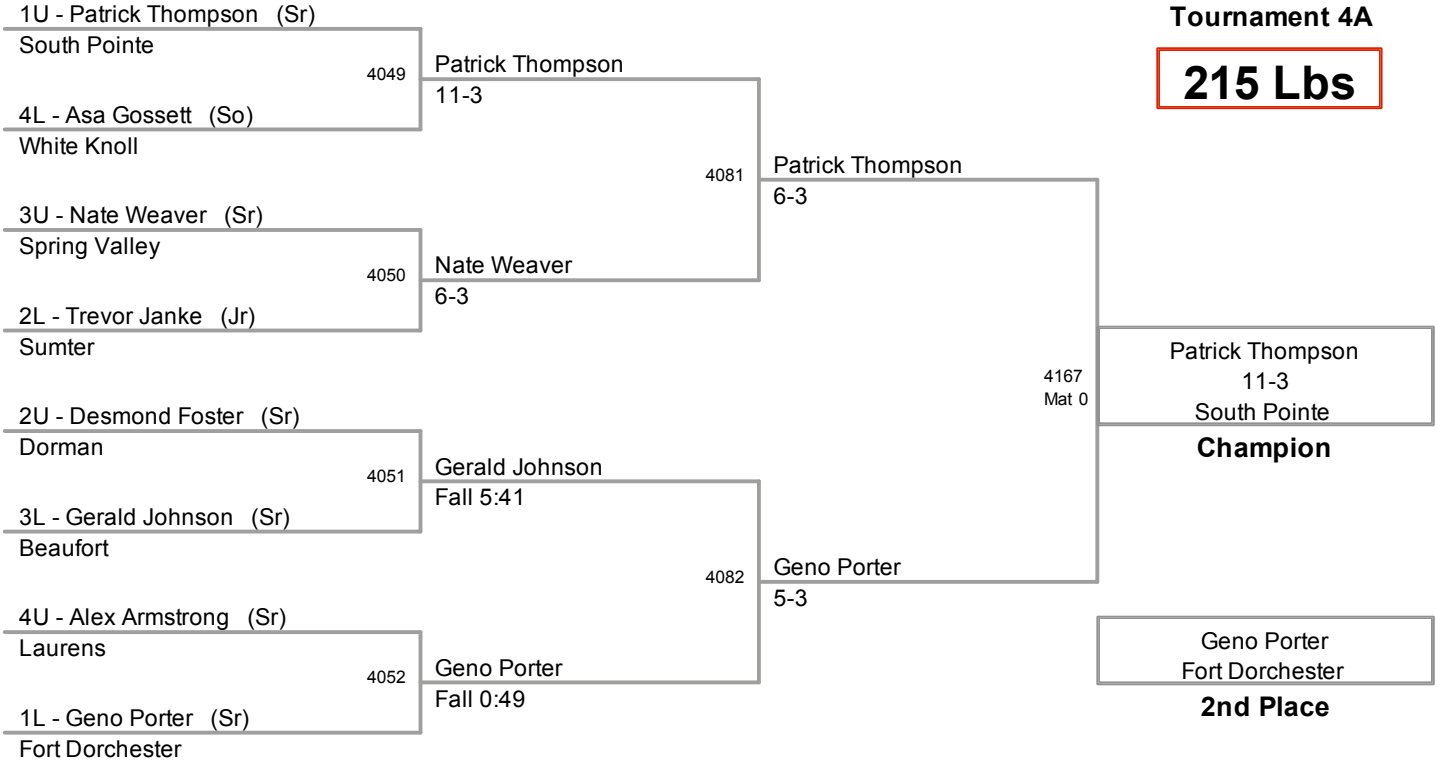

2010 SCHSL State
Tournament 4A

215 Lbs