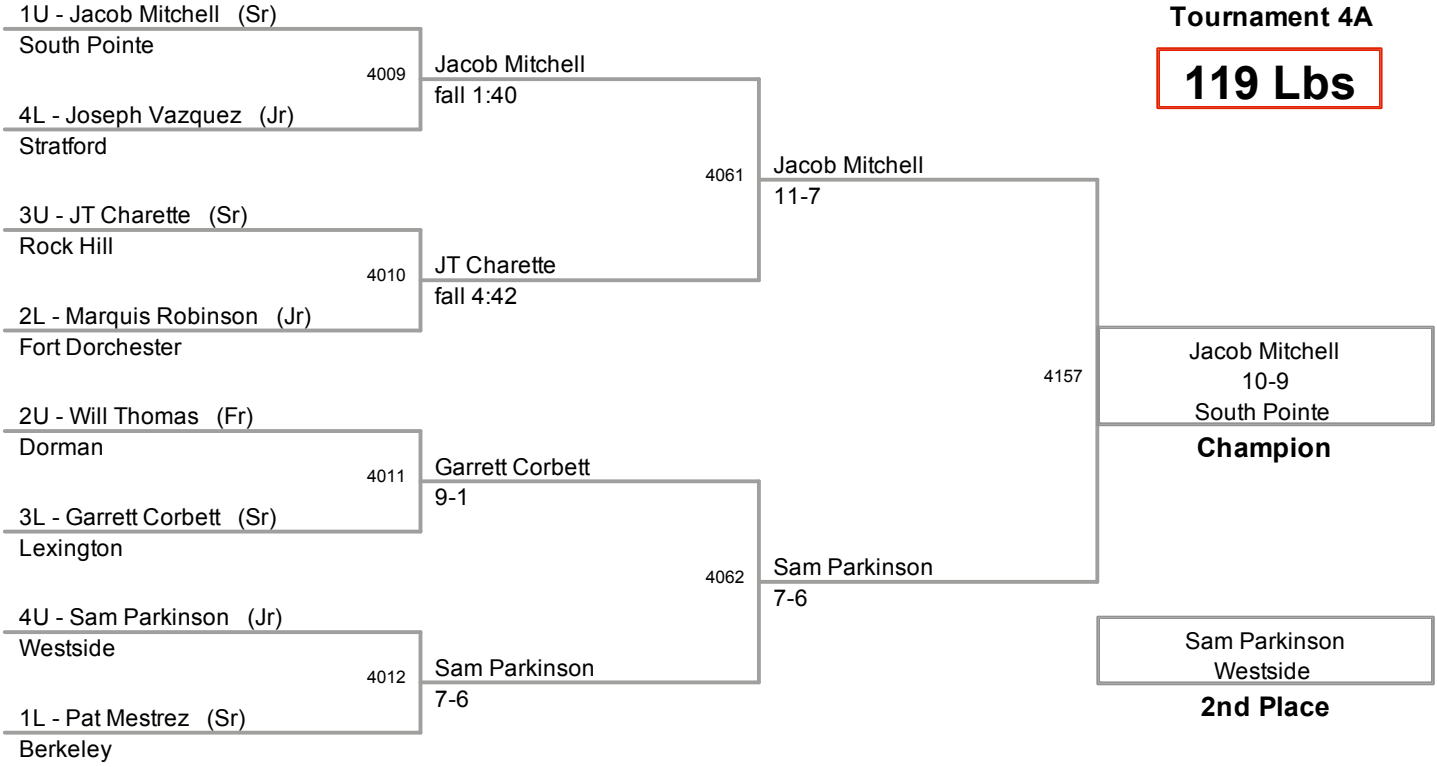

2010 SCHSL State
Tournament 4A

103 Lbs

2010 SCHSL State
Tournament 4A

112 Lbs

2010 SCHSL State
Tournament 4A

119 Lbs

2010 SCHSL State
Tournament 4A

125 Lbs

2010 SCHSL State
Tournament 4A

130 Lbs

2010 SCHSL State
Tournament 4A

135 Lbs

2010 SCHSL State
Tournament 4A

140 Lbs

2010 SCHSL State
Tournament 4A

145 Lbs