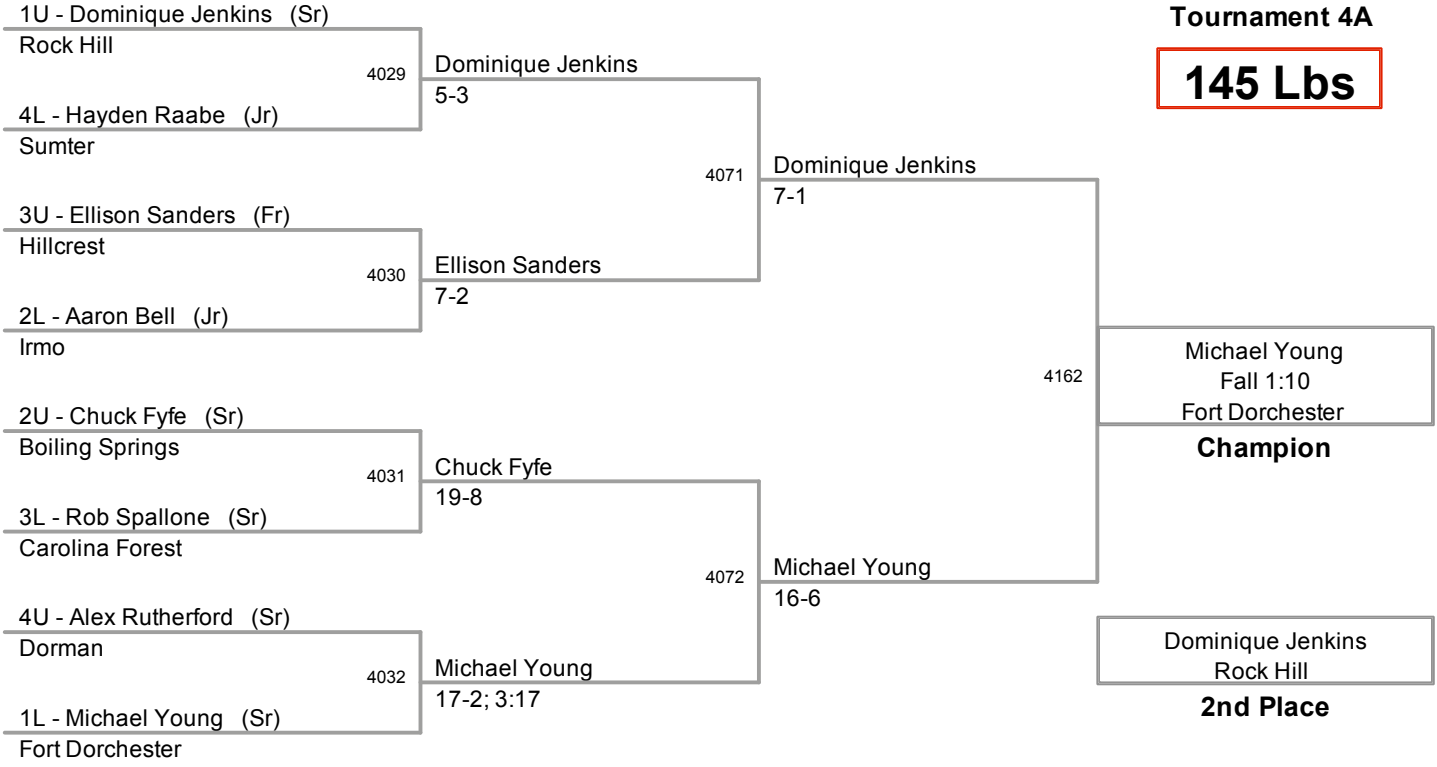

2010 SCHSL State
Tournament 4A

130 Lbs

2010 SCHSL State
Tournament 4A

135 Lbs

2010 SCHSL State
Tournament 4A

140 Lbs

2010 SCHSL State
Tournament 4A

145 Lbs