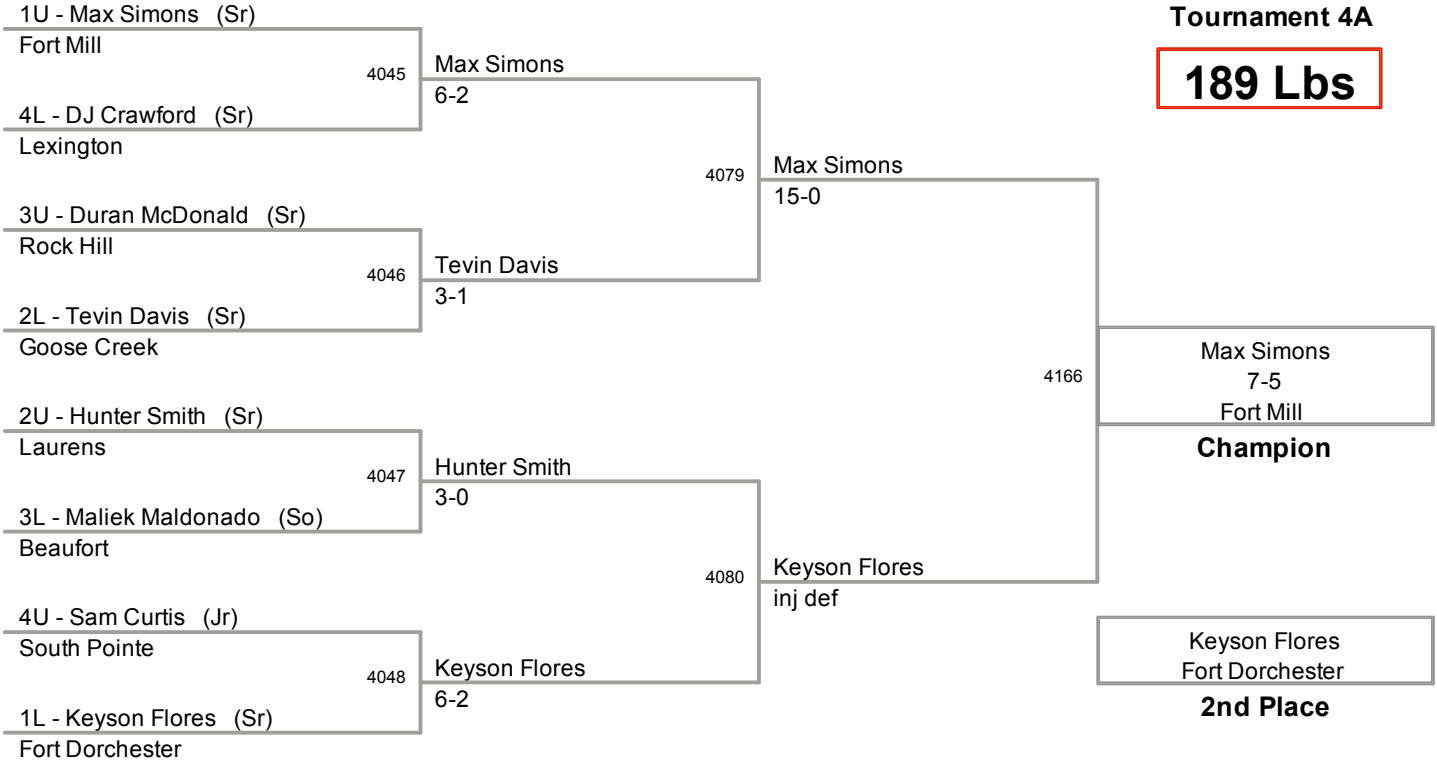

2010 SCHSL State
Tournament 4A

152 Lbs

2010 SCHSL State
Tournament 4A

160 Lbs

2010 SCHSL State
Tournament 4A

171 Lbs

2010 SCHSL State
Tournament 4A

189 Lbs