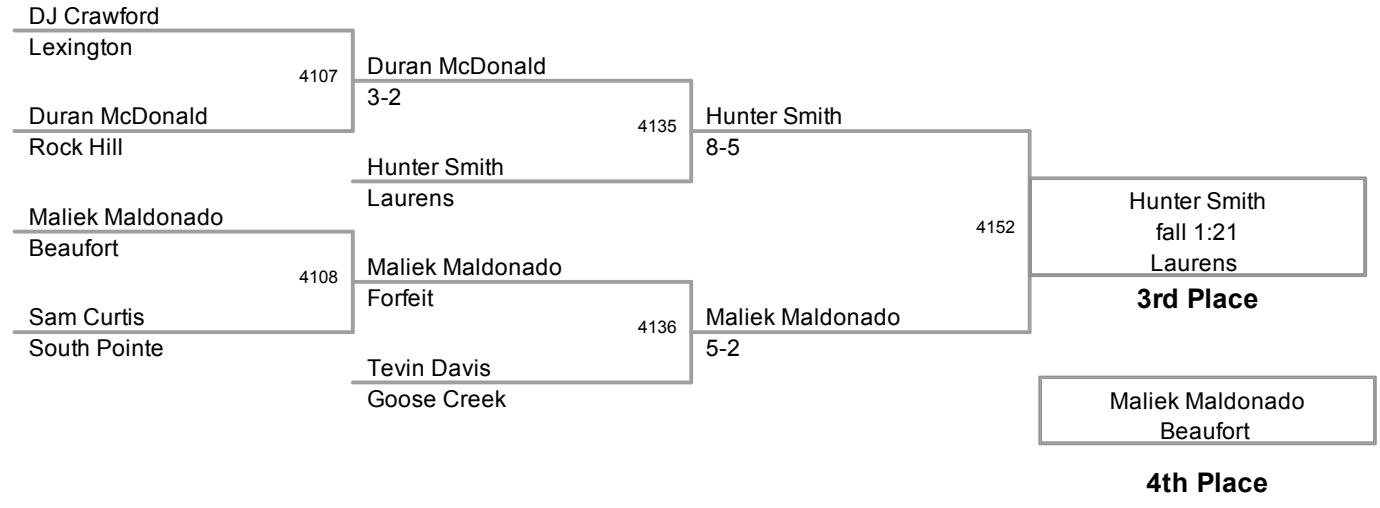

2010 SCHSL State
Tournament 4A

152 Lbs

2010 SCHSL State
Tournament 4A

160 Lbs

2010 SCHSL State
Tournament 4A

171 Lbs

2010 SCHSL State
Tournament 4A

189 Lbs