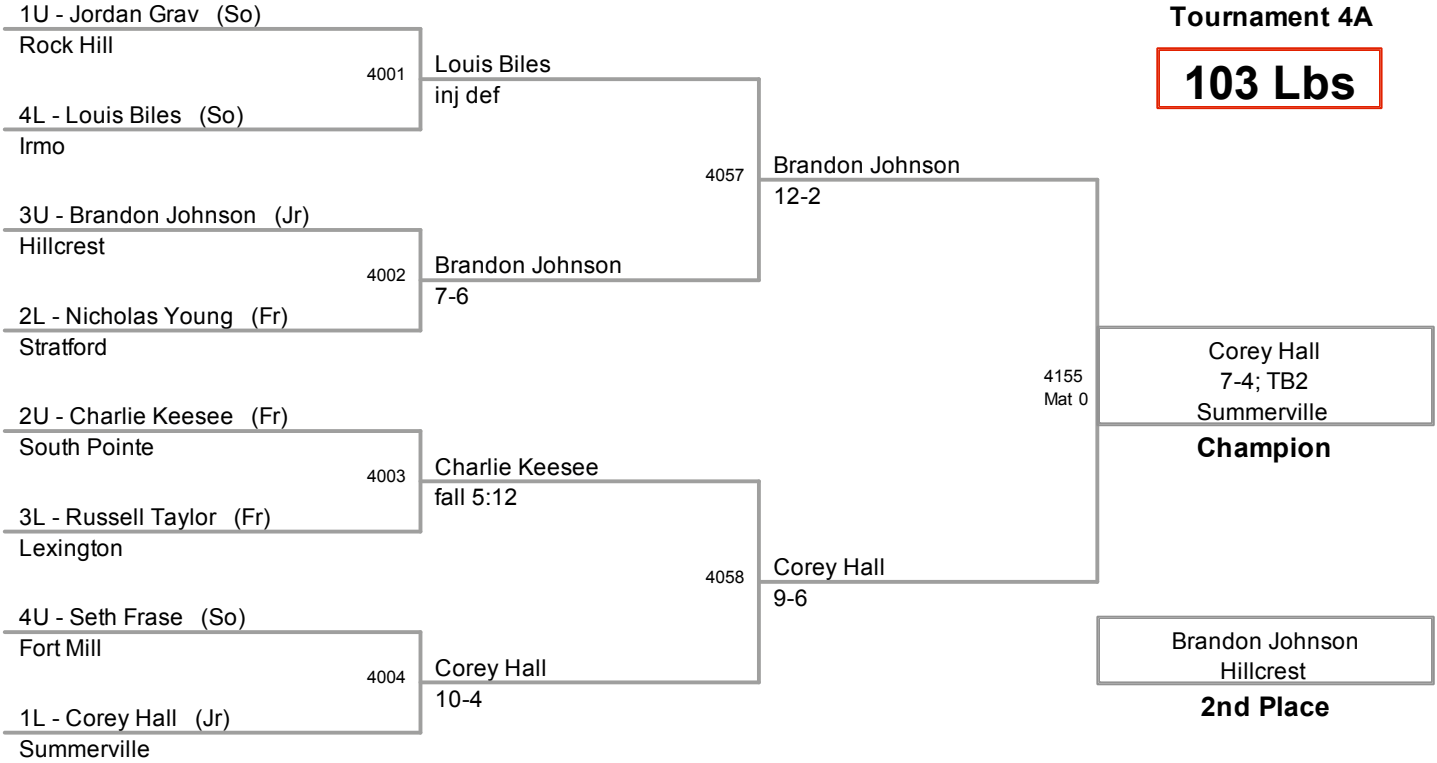

2010 SCHSL State
Tournament 4A

103 Lbs

2010 SCHSL State
Tournament 4A

112 Lbs

2010 SCHSL State
Tournament 4A

119 Lbs

2010 SCHSL State
Tournament 4A

125 Lbs

2010 SCHSL State
Tournament 4A

130 Lbs

2010 SCHSL State
Tournament 4A

135 Lbs

2010 SCHSL State
Tournament 4A

140 Lbs

2010 SCHSL State
Tournament 4A

145 Lbs