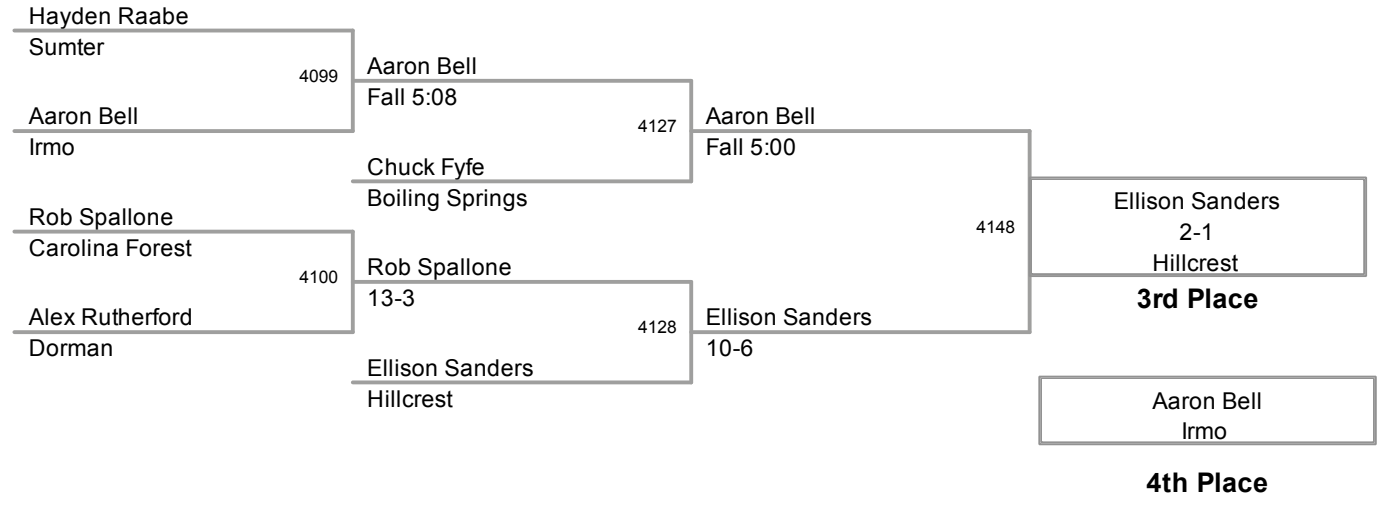

2010 SCHSL State
Tournament 4A

130 Lbs

2010 SCHSL State
Tournament 4A

135 Lbs

2010 SCHSL State
Tournament 4A

140 Lbs

2010 SCHSL State
Tournament 4A

145 Lbs